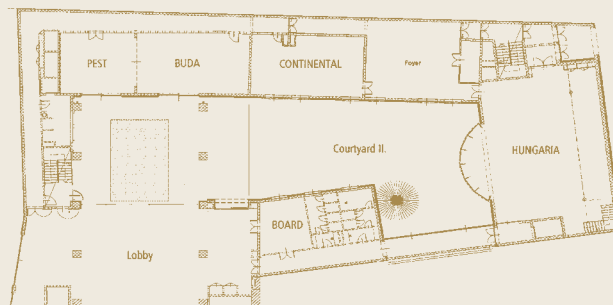

E-mail: continentalbudapest@zeinahotels.com

Web: www.continentalhotelbudapest.com

GPS: É47°29'48.25" – K19°40.8"

CONFERENCE ROOMS

To guarantee a perfect venue for conferences and business meetings each of the conference rooms are supplied by natural day light, feature air-conditioning and state-of-the art audiovisual technology. Have a resort to the service of coffee-break or make a discussion more efficient within the recreated atmosphere of Budapest's belle-époque coffeehouses at the Gallery Café. The Roof Garden offers an exclusive close-to-nature place for cocktail parties and standing/welcome receptions.